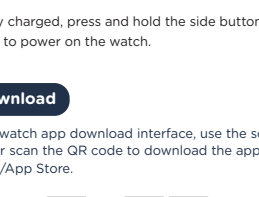

When fully charged, press and hold the side button for 3 seconds to power on the watch.

App Download

Open the watch app download interface, use the scan function or scan the QR code to download the app from the Play Store/App Store.