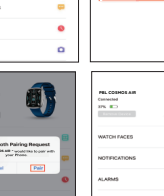

pebble

Make a Smart Move.

COSMOS AIR CALLING SMARTWATCH

Un-boxing the device

- Pebble Cosmos Air Smartwatch
- Magnetic Charger
- Warranty Card

Specifications

Model Name	Pebble Cosmos Air
Model No.	PFB05
Standby Time	Up to 20 Days
Charging Type	Magnetic Charging
Screen Size	4.69 cm(1.73")
Bluetooth	V5.4

Charging

Fully charge the device (can take up to 3 hours) before using for the first time. To charge your device, plug the charging cable into the power adapter or USB port on your Device.

When fully charged, press and hold the side button for 3 seconds to power on the watch.

App Download

Open the watch app download interface, use the scan function or scan the QR code to download the app from the Play Store/App Store.

Connect

Pair the smartwatch using our app on your phone. Connection operation mode: Open App>>MyDevice>>Select the Smartwatch model and agree to the pairing request, then the connection is successful.

Firmware Upgrade

The app will notify you of a new firmware version. Open the app interface and select Firmware Upgrade.

Features

Call Function : After connecting the smart watch to the phone, you can use the watch to make and answer phone calls via Bluetooth. You can also view the call history on the watch.

Messages : To utilize this function, it is necessary to establish a connection with the app on your mobile phone. This connection enables you to access and view third-party program messages through the message notification settings.

Sleep : If you wear the Smart Watch in your sleep, it can provide sleep duration and quality statistics. **NOTE:** Sleep stats are reset to zero at 8:00 pm.