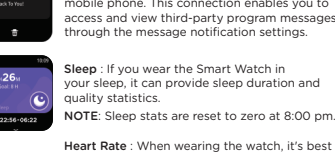

Features

Call Function : After connecting the smart watch to the phone, you can use the watch to make and answer phone calls via Bluetooth. You can also view the call history on the watch.

Messages : To utilize this function, it is necessary to establish a connection with the app on your mobile phone. This connection enables you to access and view third-party program messages through the message notification settings.

Sleep : If you wear the Smart Watch in your sleep, it can provide sleep duration and quality statistics. **NOTE:** Sleep stats are reset to zero at 8:00 pm.

Heart Rate : When wearing the watch, it's best to position it above the wrist bone. From there, you can monitor your real-time heart rate. The normal range for the average person is 60-90 beats per minute. To measure your heart rate, click "start" on the heart rate interface. After approximately 20-30 seconds, the measurement will be taken. The detection will automatically stop after 60 seconds, and the displayed value will be your heart rate at the time of detection.

Blood Oxygen : To access the blood oxygen function, simply press "start" to begin the test. The normal blood oxygen saturation level typically ranges from about 94% to 99%.

Sports : You can monitor your exercise during various sports activities