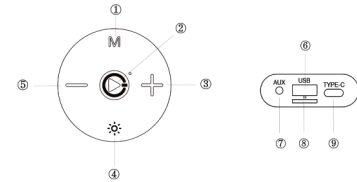

How to Operate

(1) Mode Button

Short press to switch between available modes: BT / USB / TF (microSD) /AUX.

(2) On/Off/Volume Button

Long press the button to turn the speaker on or off. Pairing name: **PBL Photon**